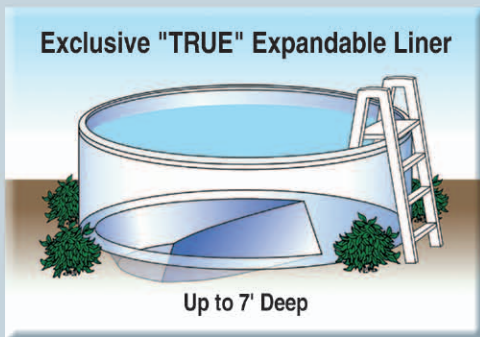

Liner Exclusives

Doughboy is the only above-ground pool manufacturer that produces virgin-vinyl liner material made to original Doughboy specifications and are available in a variety of decorative patterns.

Features Include:

- **Exclusive! "True" Expandable Liners** – increase pool depth up to 7 feet with an optional Special-Purpose Deep Swimming Area for underwater swimming only.
- **Exclusive! Thermo-Seal™ Technology.** This proprietary fusion method provides superior sealing for maximum durability and quality. Unmatched in the industry. We are so confident with this process that we cover the **seams of our liners 100% for a lifetime.**

Pool frames—No one else comes close!

Doughboy pool frames are designed to last. Our frame steel leads the industry in terms of protective layers, coatings and treatments to provide unmatched protection against corrosion and abrasion.

Features include:

- **Com-Pac™ II Oval Support System.** Superior Engineering to maximize your pool! No other manufacturer can provide you with the space-saving features of the Com-Pac™ II when combined with the true expandable bottom!
- **Zinc Clad™ 11000 with Hot Dipped Galvanizing** and numerous protective coatings for protection and corrosion resistance.

A Size for Any Backyard

Doughboy's **Copper Canyon™** pool offers an excellent assortment of pool sizes to perfectly match your backyard.

12' • 16'
18' • 21'
24' • 28'

20' x 12' • 24' x 12'
28' x 12' • 24' x 16'
28' x 16' • 32' x 16'
34' x 18' • 38' x 18'
41' x 21'

Important! Misuse of your pool may result in crippling injury and/or other dangers to life and health. Do not Dive or Jump! Do not use slides, diving boards, or any other platform or object which can be used for improper pool entry. Use only an above-ground swimming pool ladder to enter or exit your pool. It is your responsibility to secure your pool against unauthorized, unsupervised or unintentional entry.

Change of Design: Doughboy Recreational expressly reserves the right to change or modify the design and construction of any product in due course of our manufacturing without incurring any obligation or liability to furnish or install such changes or modifications on products previously or subsequently sold.

Doughboy Recreational is in no way affiliated with any professional pool installer. If you have the pool installed by others, please supervise to be sure they comply with proper installation techniques as shown.

Visit our website at www.doughboy-pools.com

Doughboy Recreational • 1240 E. Goodman Road, Suite #2 • Southaven, MS 38671 • 866-DOUGHBOY