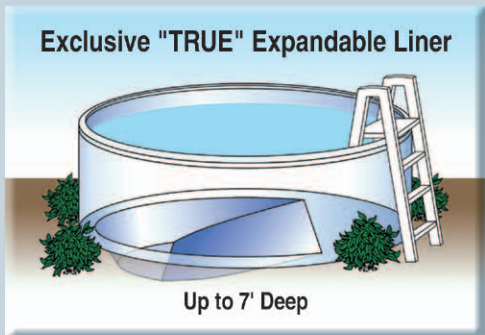

Features Include:

- ◆ **Exclusive! "True" Expandable Liners** - increase pool depth up to 7 feet with an optional Special-Purpose Deep Swimming Area for underwater swimming only.
- ◆ **Exclusive! Thermo-Seal™ Technology.** This proprietary fusion method provides superior sealing for maximum durability and quality. Unmatched in the industry. We are so confident with this process that we cover the **seams of our liners 100% for a lifetime.**