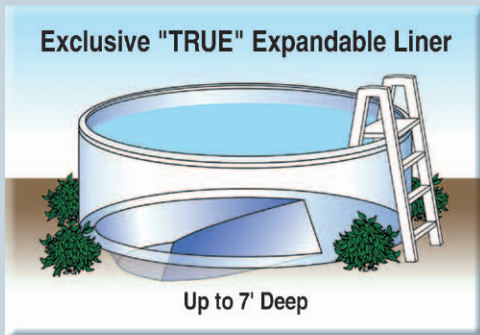

Doughboy - It doesn't get any better than this.

Economical design with rock-solid strength and sturdiness

- ◆ **Contemporary-styled Verticals.** These 7" verticals with a designer fashion stripe, compliment the powerful beauty of this pool.
- ◆ **Super-wide 8 1/2" Top Rail System.** Classic 8 1/2" top rails provide rock-solid stability and durability.
- ◆ **Lifetime Warranty on All Components!**

Features Include:

- ◆ **Exclusive! "True" Expandable Liners** – increase pool depth up to 7 feet with an optional Special-Purpose Deep Swimming Area for underwater swimming only.
- ◆ **Exclusive! Therma-Seal™ Technology.** This proprietary fusion method provides superior sealing for maximum durability and quality. Unmatched in the industry. We are so confident with this process that we cover the **seams of our liners 100% for a lifetime.**