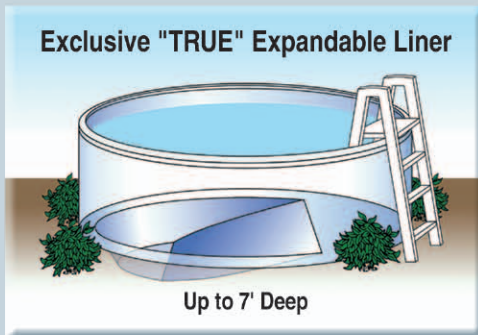

Liner Exclusives

Doughboy is the only above-ground pool manufacturer that produces virgin-vinyl liner material made to original Doughboy specifications and are available in a variety of decorative patterns.

Features Include:

- **Exclusive! "True" Expandable Liners** – increase pool depth up to 7 feet with an optional Special-Purpose Deep Swimming Area for underwater swimming only.
- **Exclusive! Therma-Seal™ Technology.** This proprietary fusion method provides superior sealing for maximum durability and quality. Unmatched in the industry. We are so confident with this process that we cover the **seams of our liners 100% for a lifetime.**

Pool frames—No one else comes close!

Doughboy pool frames are designed to last. Our frame steel leads the industry in terms of protective layers, coatings and treatments to provide unmatched protection against corrosion and abrasion.

Features include:

- **Com-Pac™ II Oval Support System.** Superior Engineering to maximize your pool! No other manufacturer can provide you with the space-saving features of the Com-Pac™ II when combined with the true expandable bottom!
- **Zinc Clad™ 11000 with Hot Dipped Galvanizing** and numerous protective coatings for protection and corrosion resistance.

A Size for Any Backyard

Doughboy's **Silver Lake™** pool offers an excellent assortment of pool sizes to perfectly match your backyard.

Round
12' • 16'
18' • 21'
24' • 28'

Oval
20' x 12' • 24' x 12'
24' x 16' • 28' x 16'
32' x 16' • 34' x 18'
38' x 18' • 41' x 21'

Important! Misuse of your pool may result in crippling injury and/or other dangers to life and health. Do not Dive or Jump! Do not use slides, diving boards, or any other platform or object which can be used for improper pool entry. Use only an above-ground swimming pool ladder to enter or exit your pool. It is your responsibility to secure your pool against unauthorized, unsupervised or unintentional entry.

Change of Design: Doughboy Recreational expressly reserves the right to change or modify the design and construction of any product in due course of our manufacturing without incurring any obligation or liability to furnish or install such changes or modifications on products previously or subsequently sold.

Doughboy Recreational is in no way affiliated with any professional pool installer. If you have the pool installed by others, please supervise to be sure they comply with proper installation techniques as shown.

Visit our website at www.doughboy-pools.com

Doughboy Recreational • 1240 E. Goodman Road, Suite #2 • Southaven, MS 38671 • 866-DOUGHBOY