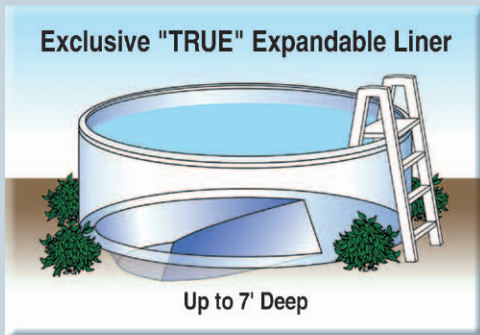

Doughboy - It doesn't get any better than this.

Soft, imaginative brushstrokes

- ◆ **Resin Connector Skirt.** Along with 3" steel vertical supports, the resin connector skirt enhances the stabilization of the top rail at the connector and offers additional vertical support with an attractive appearance.
- ◆ **Flared 6 1/2" Resin Top Rails.** Sleek 6 1/2" resin top rails are the perfect touch for the relaxing design of the Whispers wall.
- ◆ **35 Year Warranty or longer on All Components!**

Features Include:

- ◆ **Exclusive! "True" Expandable Liners** – increase pool depth up to 7 feet with an optional Special-Purpose Deep Swimming Area for underwater swimming only.
- ◆ **Exclusive! Therma-Seal™ Technology.** This proprietary fusion method provides superior sealing for maximum durability and quality. Unmatched in the industry. We are so confident with this process that we cover the **seams of our liners 100% for a lifetime.**